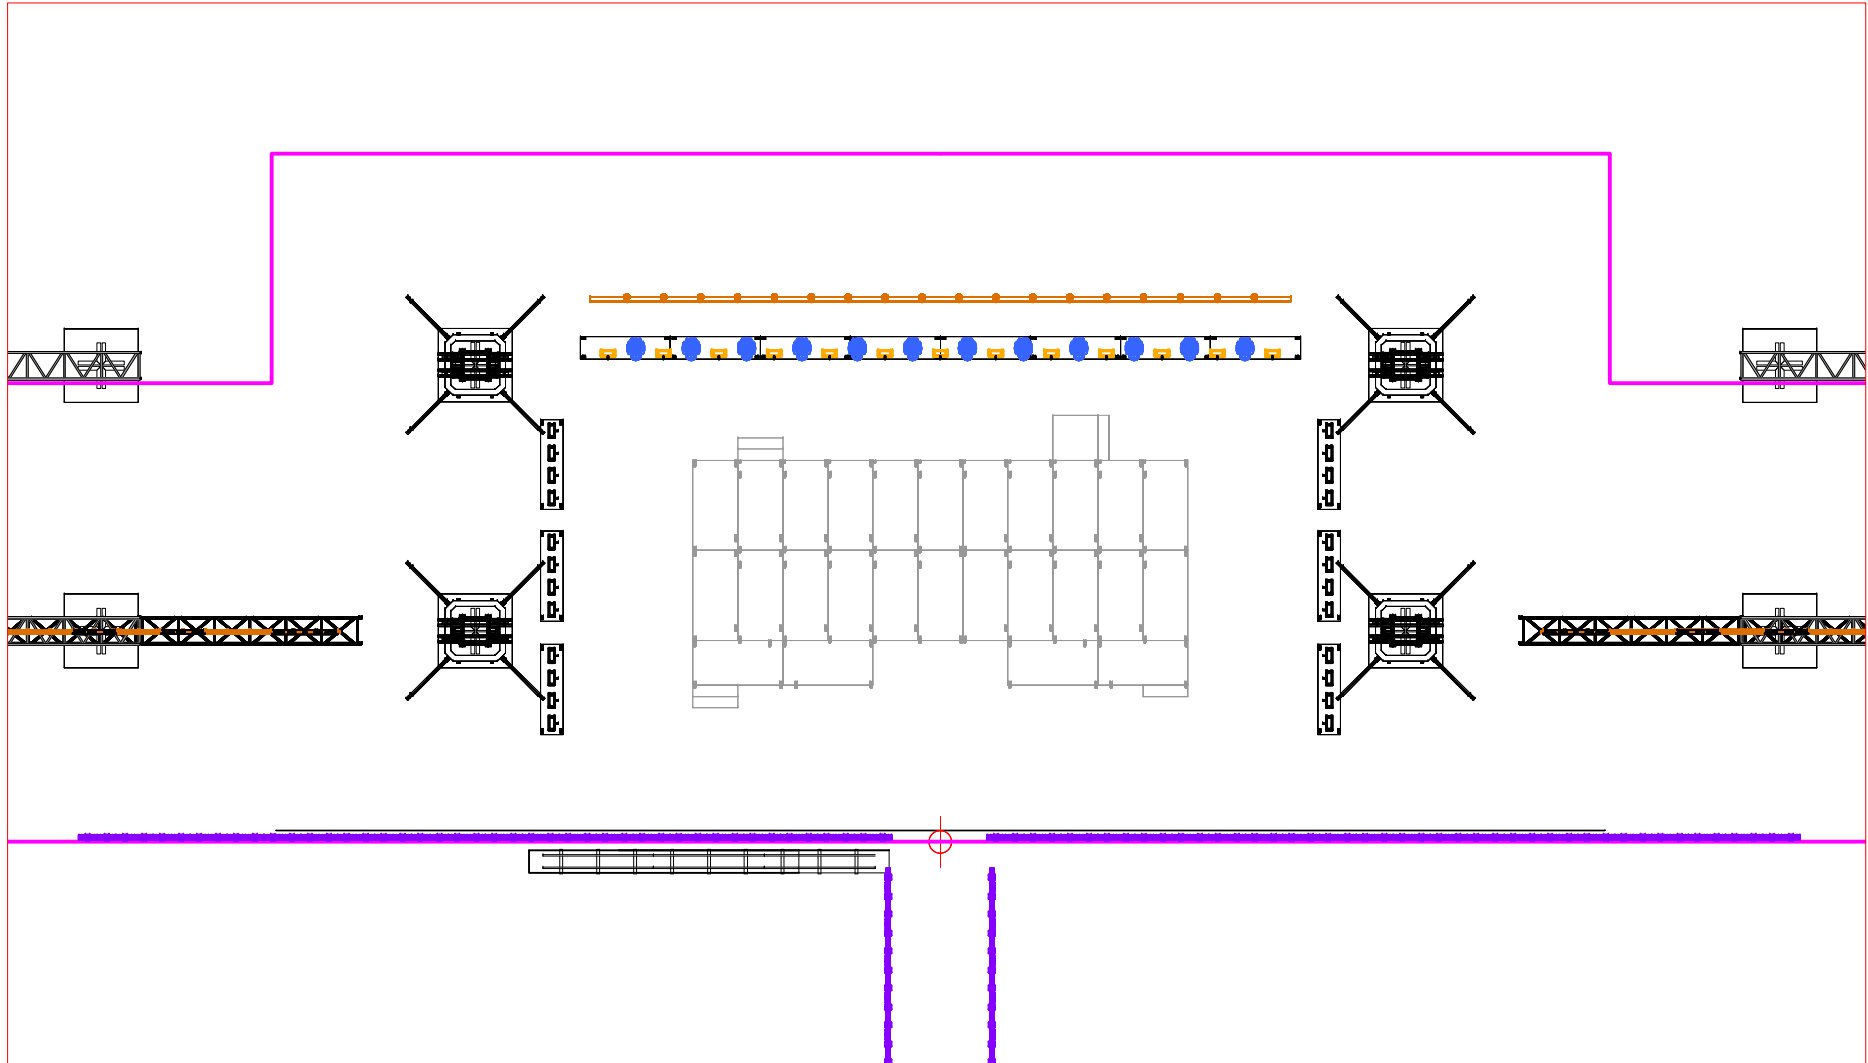

Linkin Park - Madrid, v5

(Full Layout)

Linkin Park - Madrid, v5

(Stage Layout)

Linkin Park - Madrid, v5

(Wing Rigging Layout..SR to mirror SL)