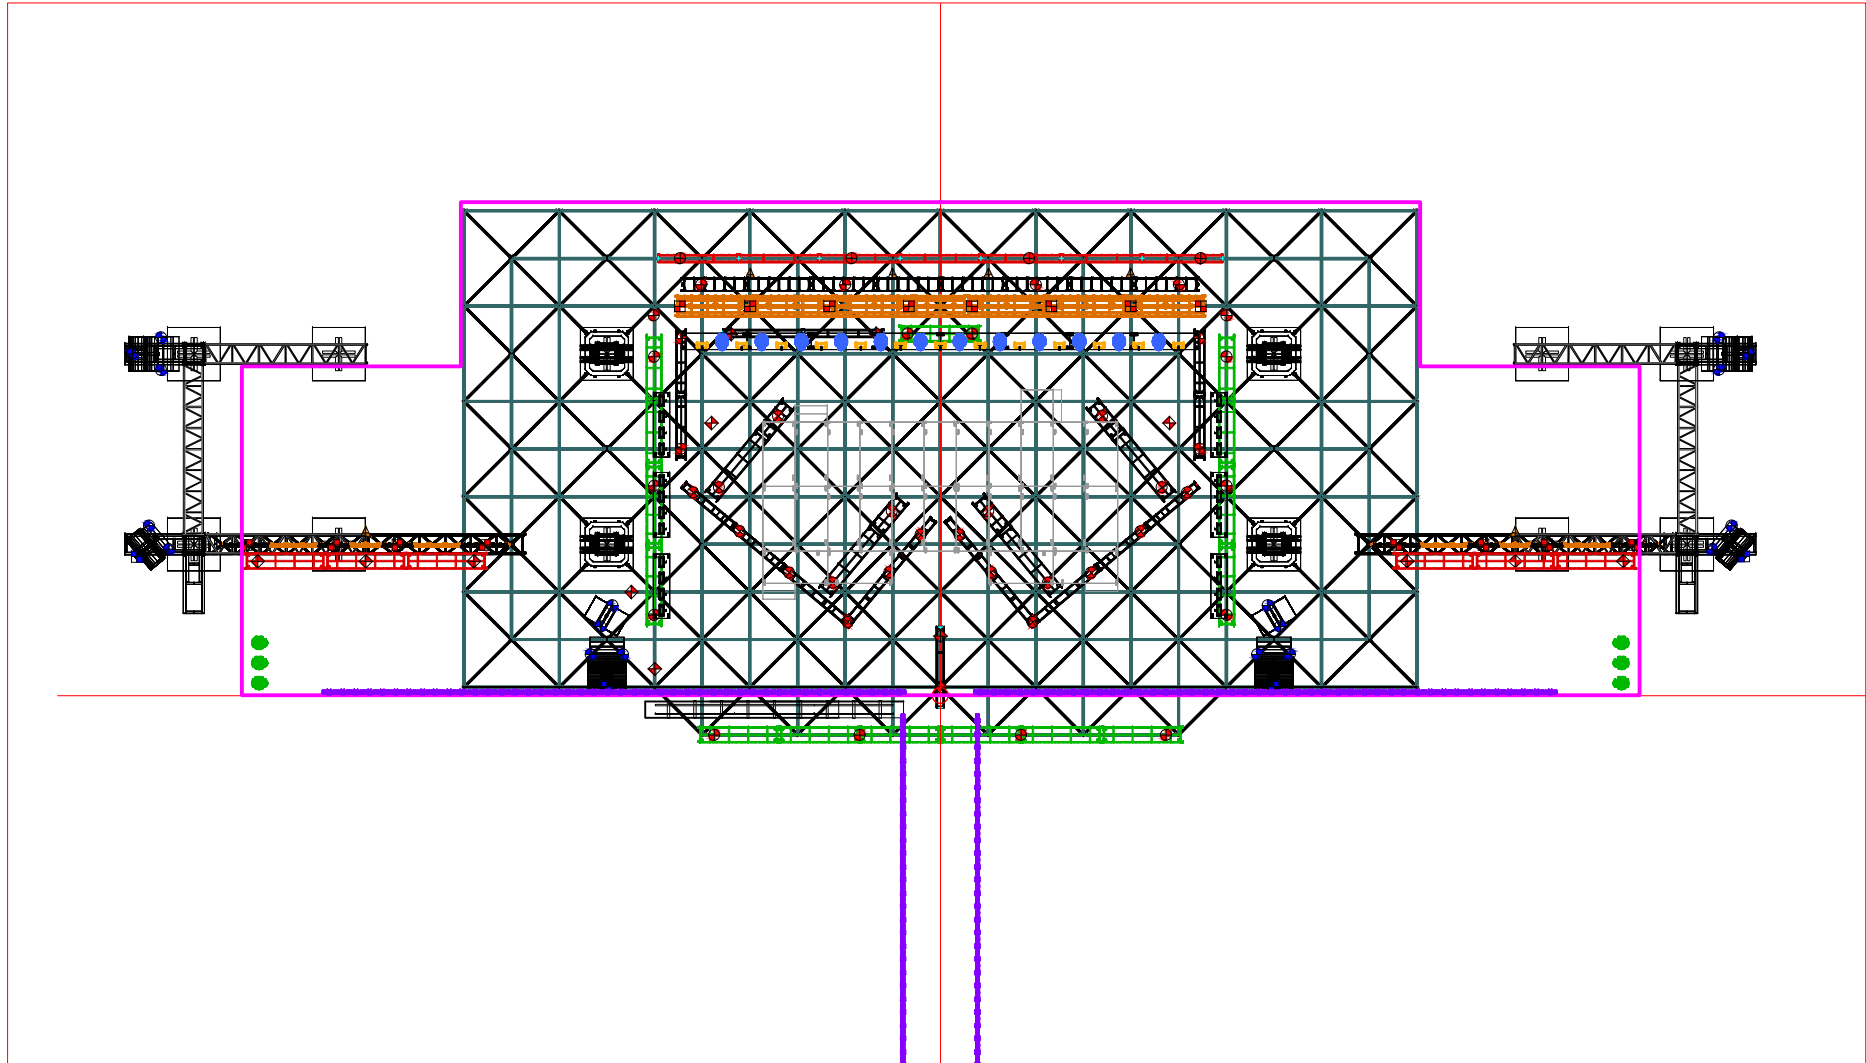

Linkin Park - Madrid, v5

(Full Layout)

Linkin Park - Madrid, v5

(Stage Layout)

Linkin Park - Madrid, v5

(Wing Rigging Layout..SR to mirror SL)